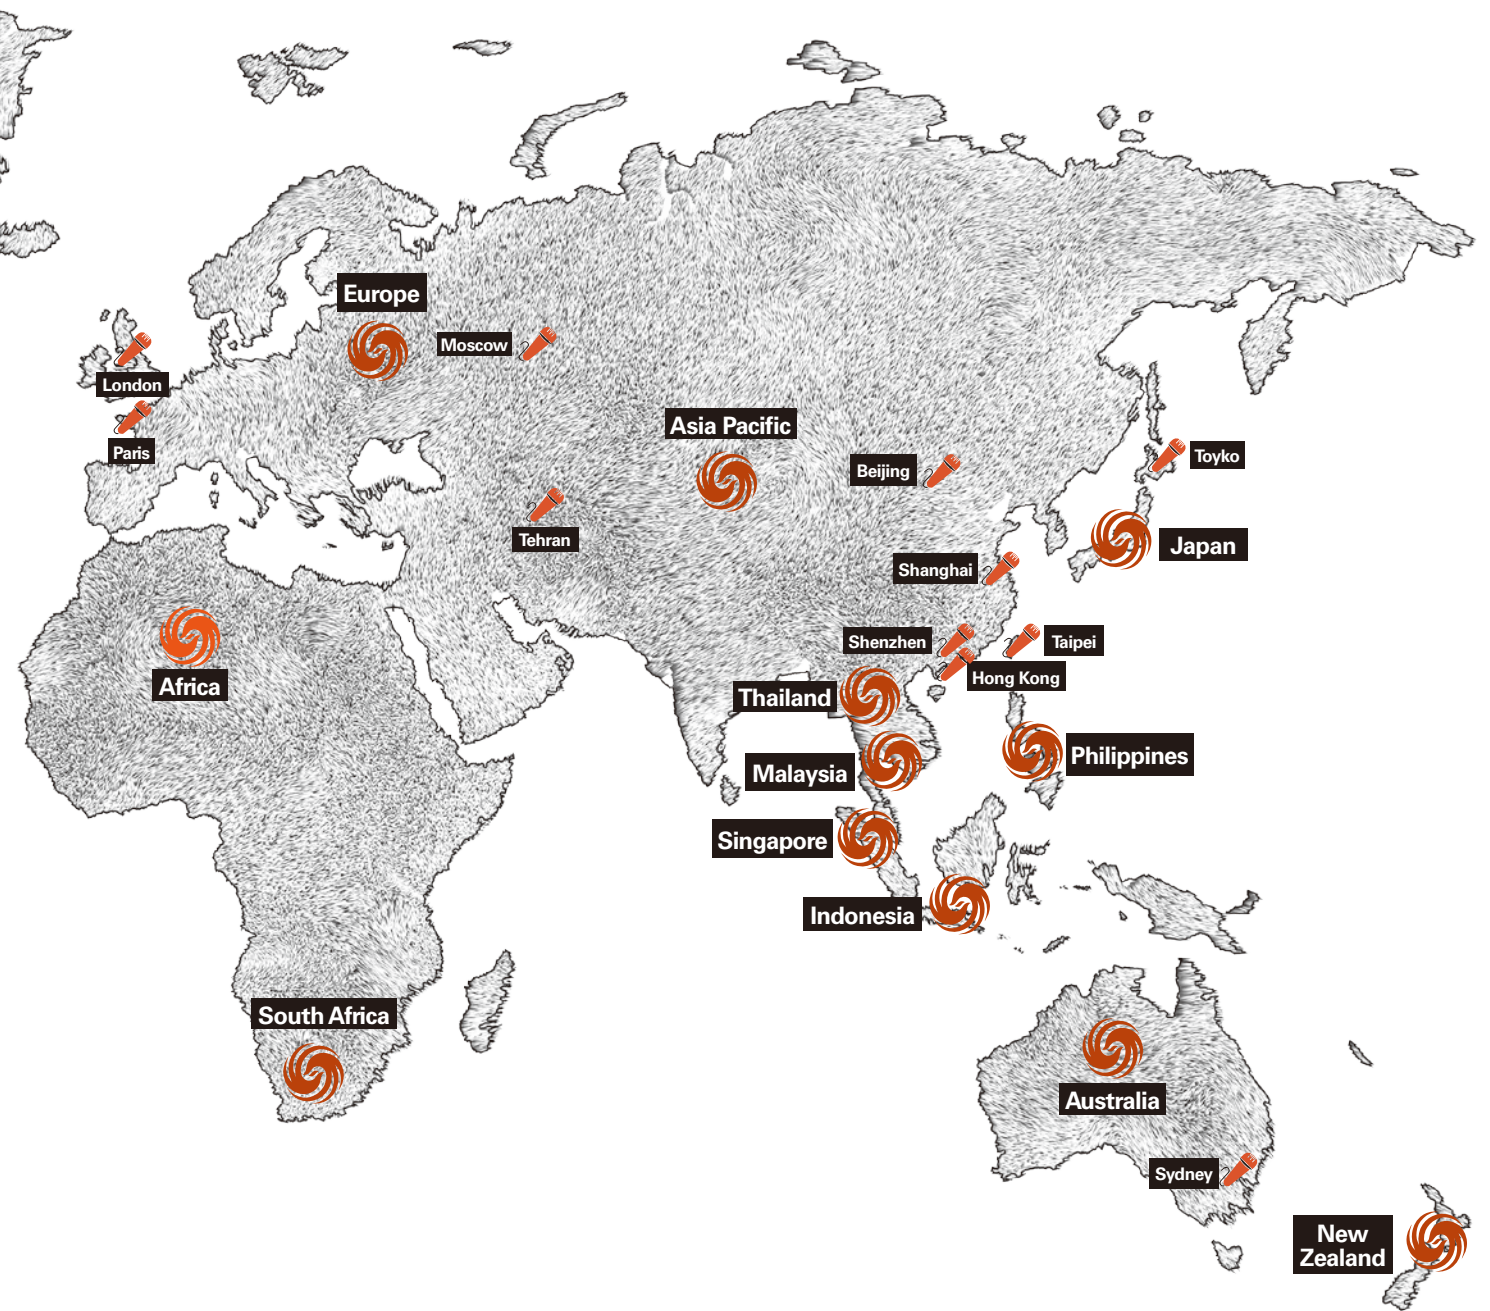

A Global Media Organisation

Asia Pacific

As a satellite broadcaster Phoenix is primarily distributed by AsiaSat 3S, which has a footprint covering the Asia-Pacific region. On the Chinese mainland, Phoenix is downloaded to many regional cable networks by Sinosat, and in Hong Kong it is on all major distribution systems. In many other countries and regions Phoenix is also carried by local operators.

New Zealand

Phoenix is carried by WorldTV in New Zealand.

Africa

Phoenix is carried by the TELSTAR-12 satellite.

South Africa

Phoenix is now carried on the SATMEX-6 satellite.

North America

Phoenix North America Chinese Channel and Phoenix InfoNews Channel are carried on satellite by DirecTV, EchoStar and the biggest IPTV platform Kylin. PNACC is also available on cable from Time Warner in New York, Comcast in San Francisco, Charter in Los Angeles, Rogers in the Toronto area and Shaw and NOVAS in the Vancouver area.

Europe

Phoenix Chinese News and Entertainment, the Phoenix European Channel, is carried by Sky Digital, Eurobird 6, and a number of other national cable systems in Europe.

Central and South America

Phoenix is now available on cable from Columbus in Jamaica.

 Phoenix Satellite TV global reach

 Phoenix news bureaus. Phoenix also uses materials from foreign independent bureaux based in Brazil, Canada, Mexico, Germany, Hungary, Pakistan and Spain.

 Phoenix Chinese Channel